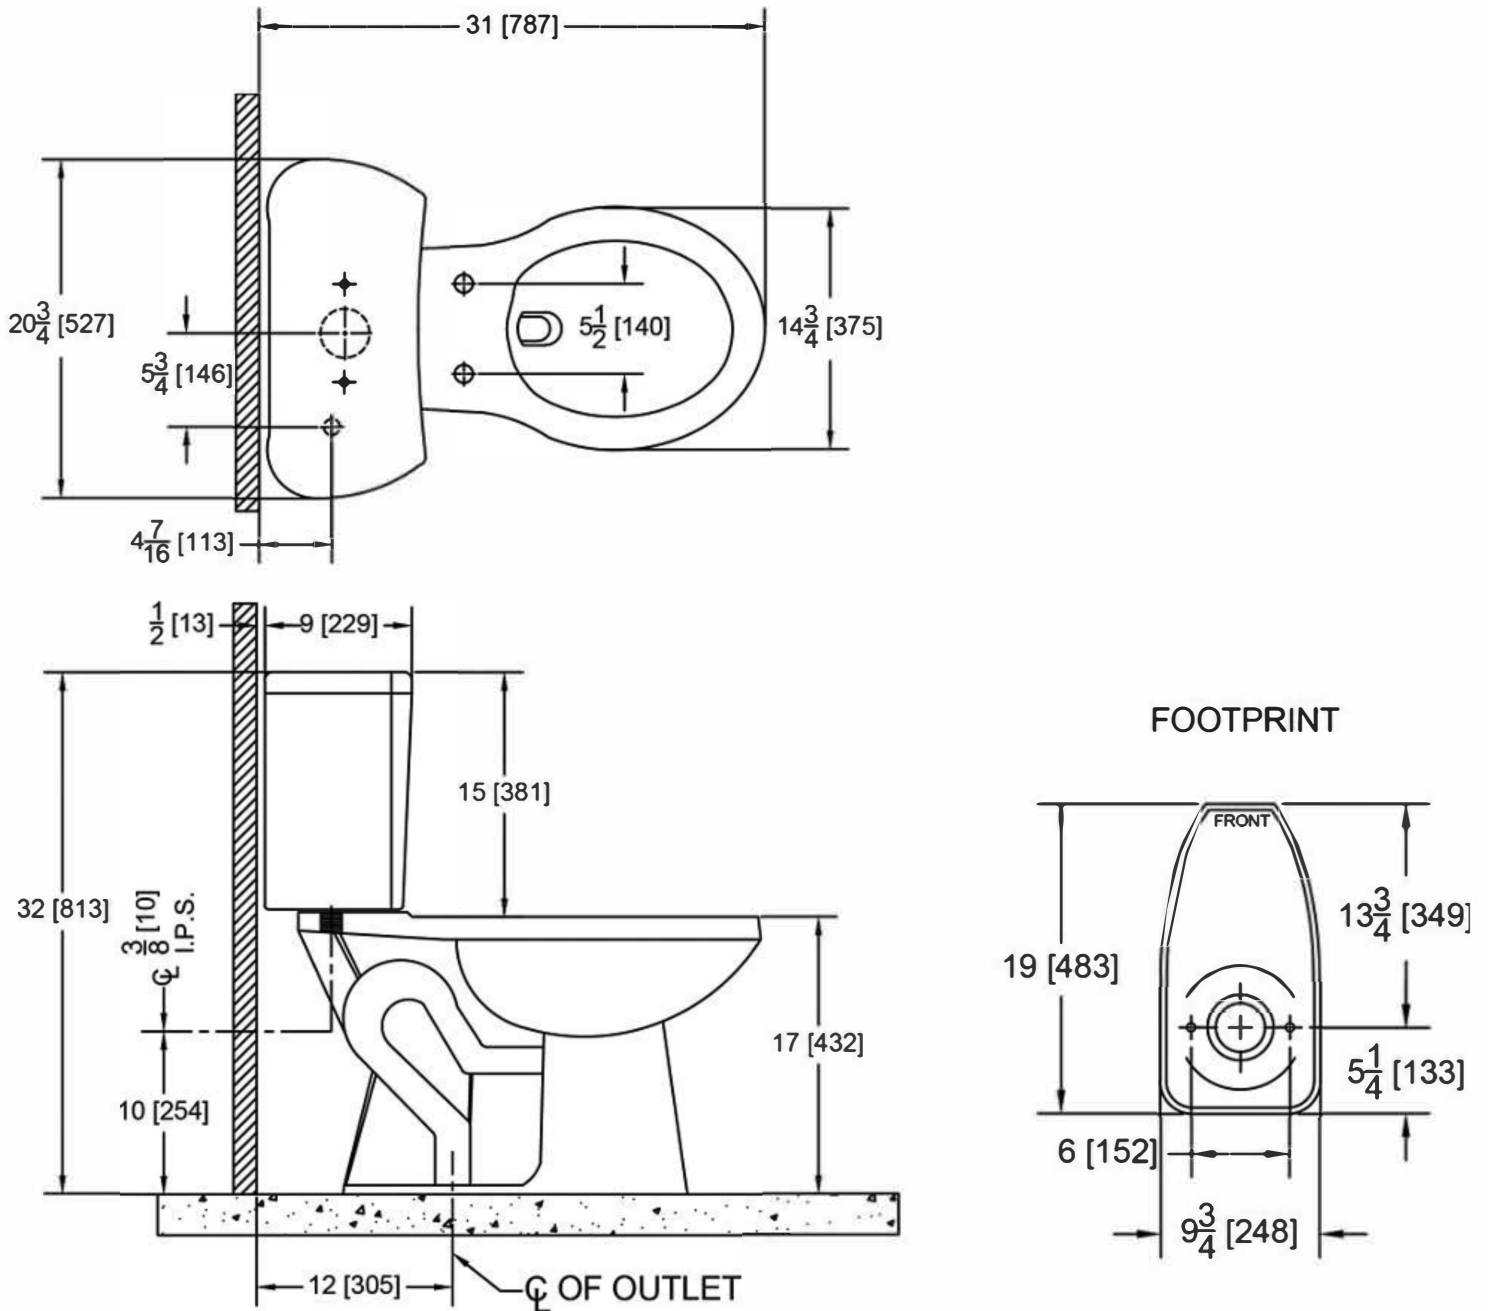

Architectural/Engineering Specification:

Vitreous China, 1.6 gpf low consumption, high performance pressure assisted two piece toilet, elongated ADA height front rim , siphon jet action, floor mounted toilet with 12" standard rough-in.

PRODUCT FEATURES:

- 1.6 gpf (gallons per flush)
- Vitreous china
- Pressure assisted tank
- High performance EcoFlush™ technology
- Easy touch handle actuation
- Ultra quiet, siphon jet flush action
- ADA height
- 2-1/8" fully glazed trapway
- Operating pressure range 20-80 psi
- Elongated front rim, chrome plated handle, and large water surface area
- Includes bolt caps
- Shipping weight: 92 lbs.

Optional Trim:

Z5975-FLO-JR	PVC Flo-Bowl Jr. closet flange kit
--------------	------------------------------------

Product Compliance:

ADA
ASME A112.19.2/CSA B45.1, A112.19.2
CEC
CSA B45.1
WaterSense

*Complies with ADA & ICC A117.1 accessibility requirements when installed according to the requirements outlined in these standards.

NOTE: All dimensions are for reference only. Do not use for pre-plumbing.

Design and dimensional data (inches and [mm]) are subject to manufacturing tolerances and change without notice.

⚠ WARNING: Cancer and Reproductive Harm - www.P65warnings.ca.gov
 ⚠ ADVERTENCIA: Cáncer y daño reproductivo - www.P65warnings.ca.gov
 ⚠ AVERTISSEMENT: Cancer et effets néfastes sur la reproduction - www.P65warnings.ca.gov