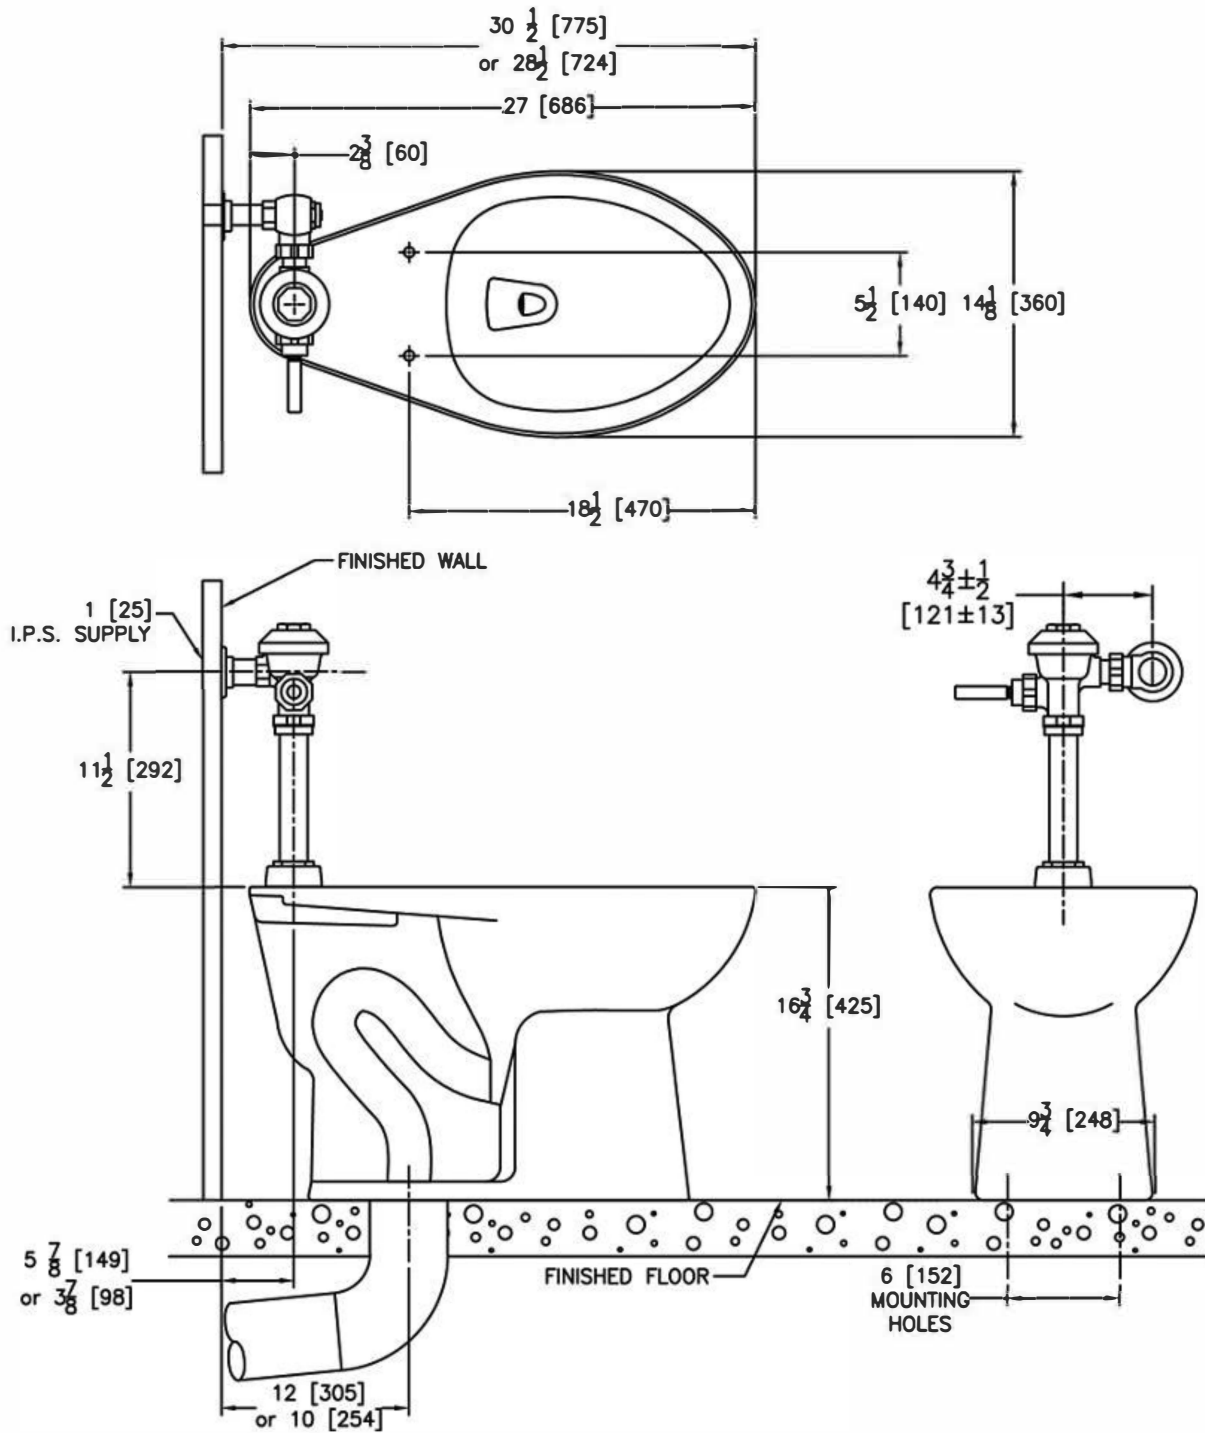

Model(s)_Z5665-BWL1

EcoVantage® HET ADA Floor-mounted Toilet System

TAG

Architectural/Engineering Specification:

Vitreous China, floor mounted, bottom outlet toilet with siphon jet flushing action and elongated front rim with 1-1/2" spud. This bowl is designed to perform to industry standards with as little as 1.1 gallons per flush.

Recommended Trim:

Z5955SS-EL	Elongated, standard white, open front toilet seat less cover with stainless steel check hinge
Z5972-COMB	Closet bolt and wax ring kit

Product Compliance:

ADA
 ASME A112.19.2/CSA B45.1
 CEC
 CSA B45.1
 IPC
 WaterSense

[Installation Guide - fv867.pdf](#)

Architectural/Engineering Approval

Design and dimensional data (inches and [mm]) are subject to manufacturing tolerances and change without notice.

⚠ WARNING: Cancer and Reproductive Harm - www.P65warnings.ca.gov
 ⚠ ADVERTENCIA: Cáncer y daño reproductivo - www.P65warnings.ca.gov
 ⚠ AVERTISSEMENT: Cancer et effets néfastes sur la reproduction - www.P65warnings.ca.gov

NOTE: All dimensions are for reference only. Do not use for pre-plumbing.

Design and dimensional data (inches and [mm]) are subject to manufacturing tolerances and change without notice.

⚠ WARNING: Cancer and Reproductive Harm - www.P65warnings.ca.gov
 ⚠ ADVERTENCIA: Cáncer y daño reproductivo - www.P65warnings.ca.gov
 ⚠ AVERTISSEMENT: Cancer et effets néfastes sur la reproduction - www.P65warnings.ca.gov