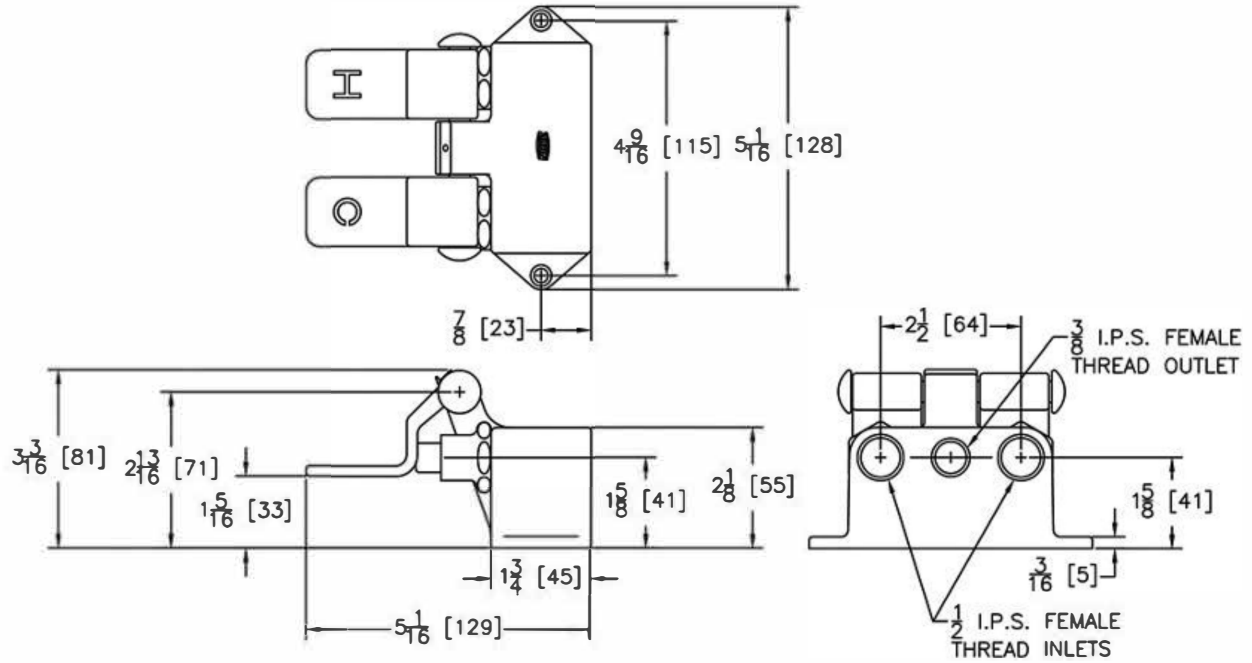

Model(s)_Z85500-XL

Floor-Mounted, Self-Closing, Double Foot Pedal Valve

TAG _____

Architectural/Engineering Specification:

Polished chrome-plated brass floor-mounted, self-closing double pedal mixing valve. Two 1/2" I.P.S. female back inlets and one 3/8" I.P.S. female back outlet. Zurn Lead Compliant* "XL" products are a line of durable, high quality brass faucets and fixtures that are designed and manufactured to comply with state laws and local codes that mandate lead content levels. Zurn "XL" products are manufactured with *not more than 0.25% lead content when used with respect to wetted surfaces of pipes and pipe fittings, plumbing fitting and fixtures: California Health & Safety Code § 116875; Vermont 9 VCA § 2470h.

Product Compliance:

ADA
ASME A112.18.1/CSA B125.1
CSA B125.1
NSF 372

*Complies with ADA & ICC A117.1 accessibility requirements when installed according to the requirements outlined in these standards.

**Although products with certain combinations of options and features will meet or comply with these standards and/or certifications, not every combination of options and features will result in such compliance. If you have any questions about your particular product, please contact our Customer Care Dept. at 1-855-ONE-ZURN (United States) or 1-877-892-5216 (Canada) for confirmation.*

[Installation Guide - CF1499.pdf](#)

Architectural/Engineering Approval

Design and dimensional data (inches and [mm]) are subject to manufacturing tolerances and change without notice.

⚠ WARNING: Cancer and Reproductive Harm - www.P65warnings.ca.gov
⚠ ADVERTENCIA: Cáncer y daño reproductivo - www.P65warnings.ca.gov
⚠ AVERTISSEMENT: Cancer et effets néfastes sur la reproduction - www.P65warnings.ca.gov

NOTE: All dimensions are for reference only. Do not use for pre-plumbing.

Design and dimensional data (inches and [mm]) are subject to manufacturing tolerances and change without notice.

⚠ WARNING: Cancer and Reproductive Harm - www.P65warnings.ca.gov